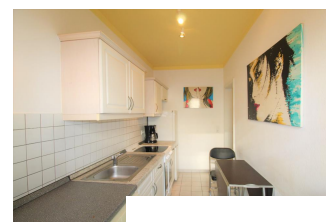

Other dates

District	Innere Neustadt
Deposit	1.000,00 EUR
Floor	
Available until	Open-ended
Maximum number of tenants	1
Smoking / Nonsmoker	Non-smokers only
Elevator	No
Garden	Yes

Facilities

- **applicability**
 - suitable for the elderly
 - **bathroom**
 - with bathtub
 - **kitchen**
 - fitted kitchen
 - **technics**
 - cable TV
 - Wifi reception
- with washing machine
- TV