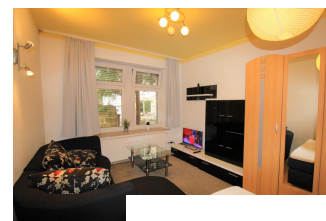

Other dates

District	Innere Neustadt
Deposit	1.000,00 EUR
Floor	
Available until	Open-ended
Maximum number of tenants	1
Smoking / Nonsmoker	Non-smokers only
Elevator	No
Garden	Yes

Facilities

- **applicability**
 - suitable for the elderly
 - **bathroom**
 - with bathtub
 - **kitchen**
 - fitted kitchen
 - **technics**
 - cable TV
 - Wifi reception
- with washing machine
- TV