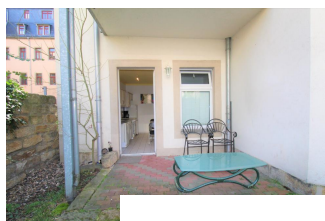

Other dates

District	Innere Neustadt
Deposit	1.000,00 EUR
Floor	
Available until	Open-ended
Maximum number of tenants	1
Smoking / Nonsmoker	Non-smokers only
Elevator	No
Garden	Yes

Facilities

- **applicability**
 - suitable for the elderly
 - **bathroom**
 - with bathtub
 - **kitchen**
 - fitted kitchen
 - **technics**
 - cable TV
 - Wifi reception
- with washing machine
- TV