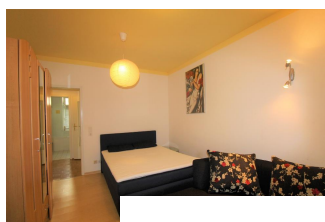

Other dates

District	Innere Neustadt
Deposit	1.000,00 EUR
Floor	
Available until	Open-ended
Maximum number of tenants	1
Smoking / Nonsmoker	Non-smokers only
Elevator	No
Garden	Yes

Facilities

- **applicability**
 - suitable for the elderly
 - **bathroom**
 - with bathtub
 - **kitchen**
 - fitted kitchen
 - **technics**
 - cable TV
 - Wifi reception
- with washing machine
- TV