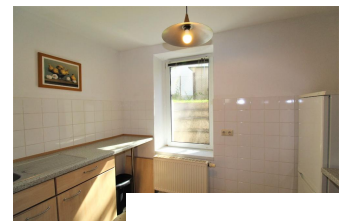

### Facilities

- **applicability**
  - suitable for the elderly
  - **bathroom**
  - with shower
  - **flooring material**
  - synthetic material
  - **glazing**
  - double-glazed
  - **kitchen**
  - fitted kitchen
  - **services**
  - cleaning
  - **exterior shutters**
  - synthetic material
  - **technics**
  - cable TV
  - Wifi reception
  - **type of beaconing**
  - district heating
  - **type of heating**
  - central heating system
  - **with window**
  - synthetic material
- with washing machine connection
- TV

### Description

- Einbauküche mit voller Küchenausstattung
- Wohn-/Schlafzimmer mit Doppelbett
- Couch
- Internet/WLAN

Print out 16.01.2021