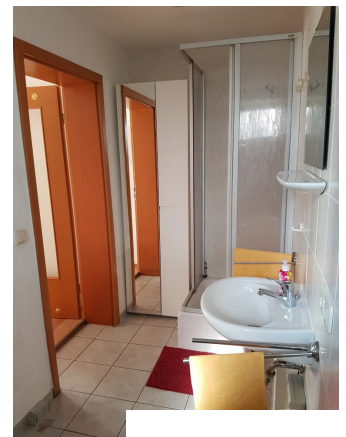

### Facilities

- **applicability**
  - suitable for the elderly
  - **bathroom**
  - with shower
  - **flooring material**
  - synthetic material
  - **glazing**
  - double-glazed
  - **kitchen**
  - fitted kitchen
  - **services**
  - cleaning
  - **exterior shutters**
  - synthetic material
  - **technics**
  - cable TV
  - Wifi reception
  - **type of beaconing**
  - district heating
  - **type of heating**
  - central heating system
  - **with window**
  - synthetic material
- with washing machine connection
- TV

### Description

- Einbauküche mit voller Küchenausstattung
- Wohn-/Schlafzimmer mit Doppelbett
- Couch
- Internet/WLAN

Print out 16.01.2021